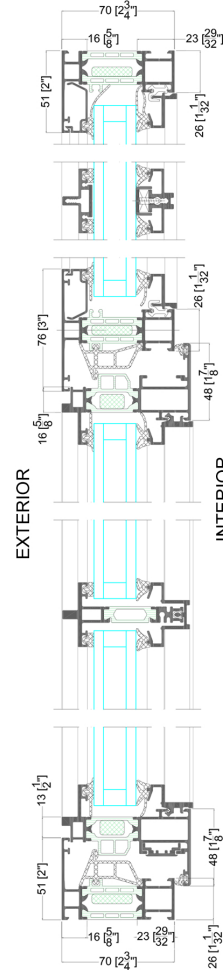

ALUMINUM

LEONARDO
WINDOWS & DOORS

AWS 70 ST HI
IRON STYLE

INSWING
TILT/TURN
MOTORIZED

DETAIL 1

INTERIOR

EXTERIOR

DETAIL 2

INTERIOR

EXTERIOR

DETAIL 3

EXTERIOR

INTERIOR