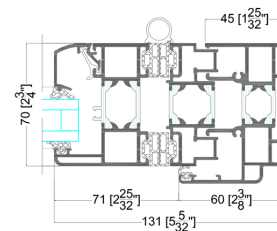

ALUMINUM

LEONARDO
WINDOWS & DOORS

ASS 70 FD FOLDING DOOR

FOLDING INSWING
FOLDING OUTSWING

DETAIL 4