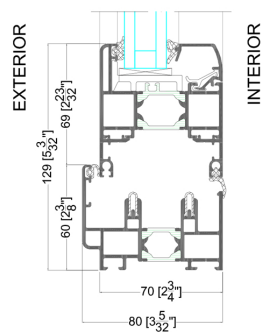

ALUMINUM

LEONARDO
WINDOWS & DOORS

ASS 70 FD FOLDING DOOR

FOLDING INSWING
FOLDING OUTSWING