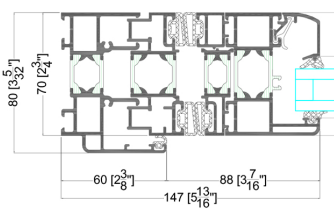

ASS 70 FD
FOLDING DOOR

ALUMINUM

LEONARDO
WINDOWS & DOORS

ASS 70 FD FOLDING DOOR

FOLDING INSWING
FOLDING OUTSWING

DETAIL 1

DETAIL 2

DETAIL 3