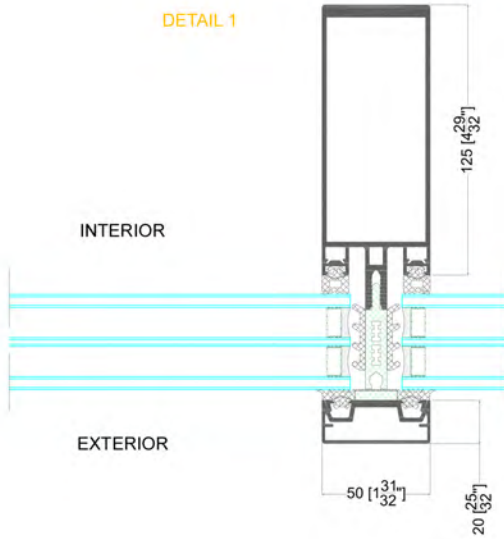

FWS 50
FWS 60
CURTAIN WALL

ALUMINUM

LEONARDO
WINDOWS & DOORS

FWS 50
FWS 60

CURTAIN WALL

DETAIL 1

DETAIL 2