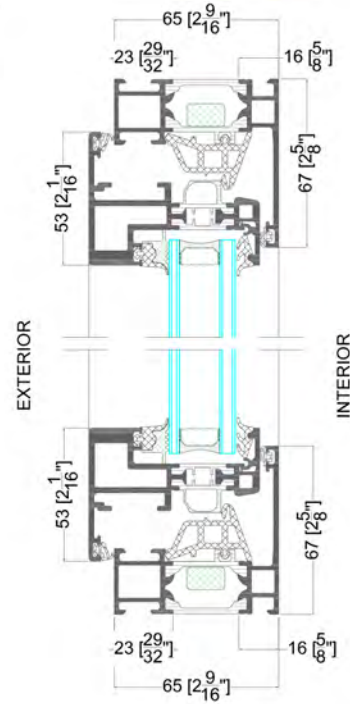

LEONARDO  
WINDOWS & DOORS

AWS 65 BS  
AWS 75 BS HI

CONCEALED  
FRAME

ALUMINUM - ALUMINUM WOOD VENEER

LEONARDO  
WINDOWS & DOORS

AWS 65 BS  
AWS 75 BS HI

CONCEALED  
FRAME

INSWING  
TLT/TURN  
MOTORIZED

DETAIL 1

DETAIL 2

OPTIONS. DOUBLE OR TRIPLE PANE