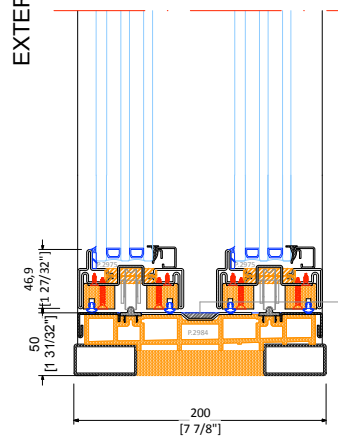

EXTERIOR

INTERIOR

EXTERIOR

INTERIOR

Sistema - system:

OS2 75 AS

Oggetto - object:

alzante scorrevole 2 ante
lift & slide two doors oo

Scala - scale:

Data - date:

<p>Sistema - system: OS2 75 AS</p>	<p>Scala - scale:</p>
<p>Oggetto - object: alzante scorrevole 4 ante lift & slide four doors xxx</p>	<p>Data - date:</p>