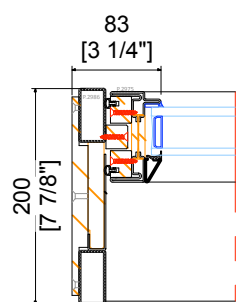

EXTERIOR

INTERIOR

EXTERIOR

INTERIOR

Sistema - system:

OS2 75 AS

Oggetto - object:

alzante scorrevole 2 ante
lift & slide two doors oo

Scala - scale:

Data - date:

<p>Sistema - system: OS2 75 AS</p>	<p>Scala - scale:</p>
<p>Oggetto - object: alzante scorrevole 4 ante lift & slide four doors xxx</p>	<p>Data - date:</p>