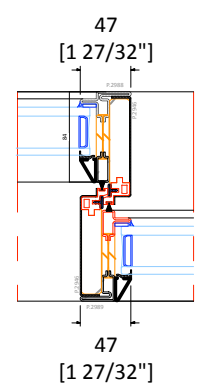

EXTERIOR

INTERIOR

EXTERIOR

INTERIOR

Sistema - system:

OS2 75 AS

Oggetto - object:

alzante scorrevole 2 ante
lift & slide two doors oo

Scala - scale:

Data - date:

<p>Sistema - system: OS2 75 AS</p>	<p>Scala - scale:</p>
<p>Oggetto - object: alzante scorrevole 4 ante lift & slide four doors xxx</p>	<p>Data - date:</p>