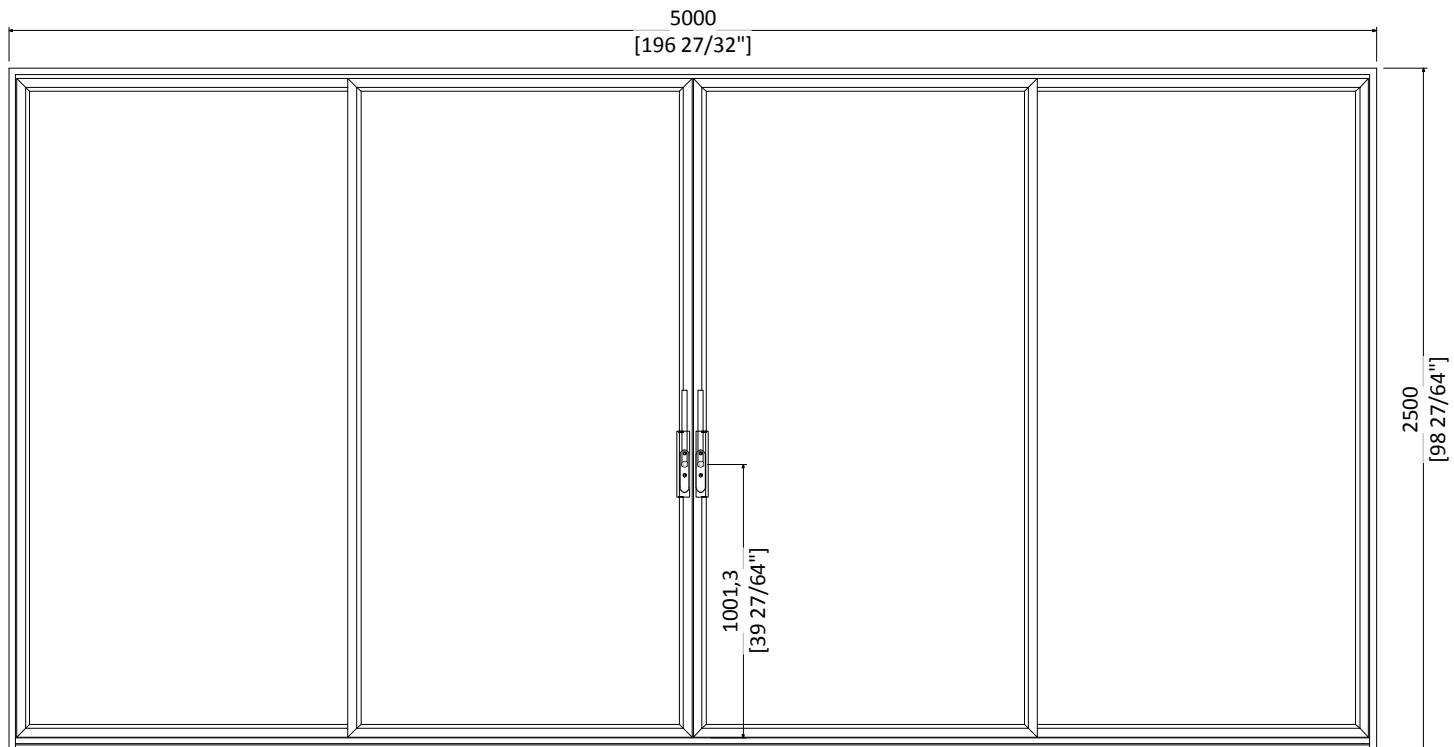

EXTERIOR

INTERIOR

EXTERIOR

INTERIOR

Sistema - system:

OS2 75 AS

Oggetto - object:

alzante scorrevole 2 ante
lift & slide two doors oo

Scala - scale:

Data - date:

<p>Sistema - system: OS2 75 AS</p>	<p>Scala - scale:</p>
<p>Oggetto - object: alzante scorrevole 4 ante lift & slide four doors xxx</p>	<p>Data - date:</p>