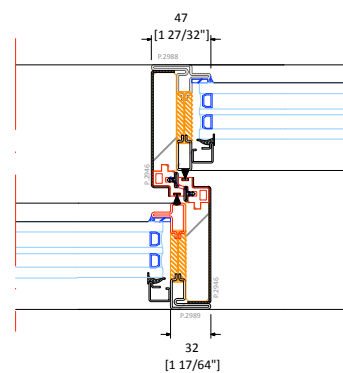

EXTERIOR

INTERIOR

EXTERIOR

INTERIOR

Sistema - system:

OS2 75 AS

Oggetto - object:

alzante scorrevole 2 ante
lift & slide two doors oo

Scala - scale:

Data - date:

<p>Sistema - system: OS2 75 AS</p>	<p>Scala - scale:</p>
<p>Oggetto - object: alzante scorrevole 4 ante lift & slide four doors xxx</p>	<p>Data - date:</p>