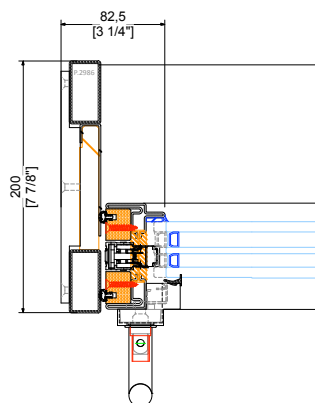

EXTERIOR

INTERIOR

EXTERIOR

INTERIOR

Sistema - system:

OS2 75 AS

Oggetto - object:

alzante scorrevole 2 ante
lift & slide two doors oo

Scala - scale:

Data - date:

<p>Sistema - system: OS2 75 AS</p>	<p>Scala - scale:</p>
<p>Oggetto - object: alzante scorrevole 4 ante lift & slide four doors xxx</p>	<p>Data - date:</p>