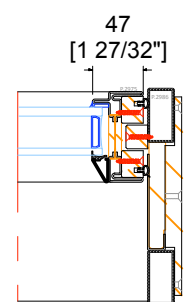

EXTERIOR

INTERIOR

EXTERIOR

INTERIOR

Sistema - system:

OS2 75 AS

Oggetto - object:

alzante scorrevole 2 ante
lift & slide two doors oo

Scala - scale:

Data - date:

<p>Sistema - system: OS2 75 AS</p>	<p>Scala - scale:</p>
<p>Oggetto - object: alzante scorrevole 4 ante lift & slide four doors xxx</p>	<p>Data - date:</p>