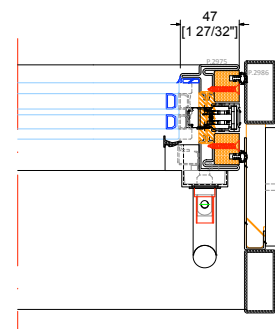

EXTERIOR

INTERIOR

EXTERIOR

INTERIOR

Sistema - system:

OS2 75 AS

Oggetto - object:

alzante scorrevole 2 ante
lift & slide two doors oo

Scala - scale:

Data - date:

<p>Sistema - system: OS2 75 AS</p>	<p>Scala - scale:</p>
<p>Oggetto - object: alzante scorrevole 4 ante lift & slide four doors xxx</p>	<p>Data - date:</p>