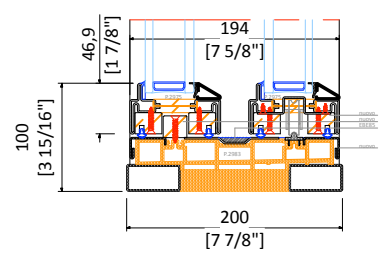

EXTERIOR

INTERIOR

EXTERIOR

INTERIOR

Sistema - system:

OS2 75 AS

Oggetto - object:

alzante scorrevole 2 ante
lift & slide two doors oo

Scala - scale:

Data - date:

<p>Sistema - system: OS2 75 AS</p>	<p>Scala - scale:</p>
<p>Oggetto - object: alzante scorrevole 4 ante lift & slide four doors xxx</p>	<p>Data - date:</p>