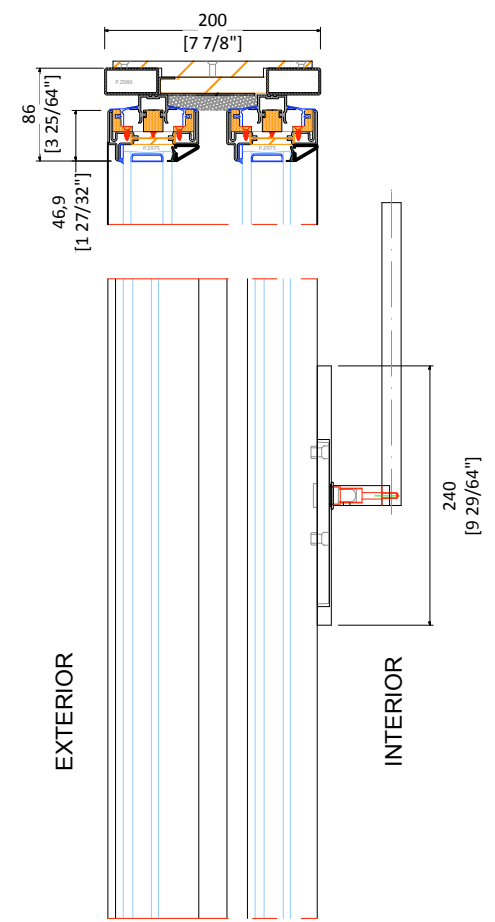

EXTERIOR

INTERIOR

EXTERIOR

INTERIOR

Sistema - system:

OS2 75 AS

Oggetto - object:

alzante scorrevole 2 ante
lift & slide two doors oo

Scala - scale:

Data - date:

<p>Sistema - system: OS2 75 AS</p>	<p>Scala - scale:</p>
<p>Oggetto - object: alzante scorrevole 4 ante lift & slide four doors xxx</p>	<p>Data - date:</p>