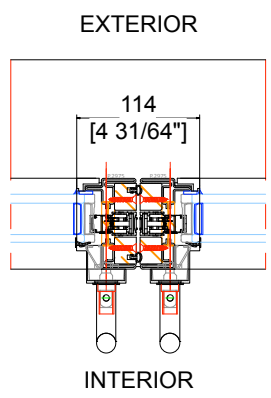

EXTERIOR

INTERIOR

EXTERIOR

INTERIOR

Sistema - system:

OS2 75 AS

Oggetto - object:

alzante scorrevole 2 ante
lift & slide two doors oo

Scala - scale:

Data - date:

<p>Sistema - system: OS2 75 AS</p>	<p>Scala - scale:</p>
<p>Oggetto - object: alzante scorrevole 4 ante lift & slide four doors xxx</p>	<p>Data - date:</p>