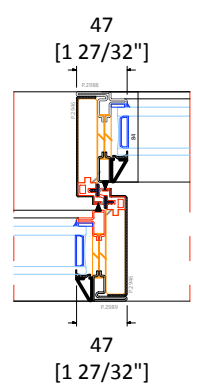

EXTERIOR

INTERIOR

EXTERIOR

INTERIOR

Sistema - system:

OS2 75 AS

Oggetto - object:

alzante scorrevole 2 ante
lift & slide two doors oo

Scala - scale:

Data - date:

<p>Sistema - system: OS2 75 AS</p>	<p>Scala - scale:</p>
<p>Oggetto - object: alzante scorrevole 4 ante lift & slide four doors xxx</p>	<p>Data - date:</p>