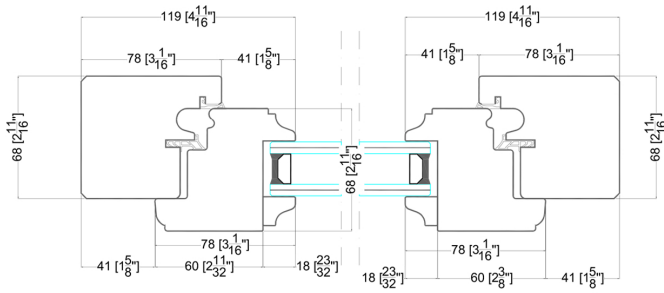

WOOD

DETAIL 1

INTERIOR