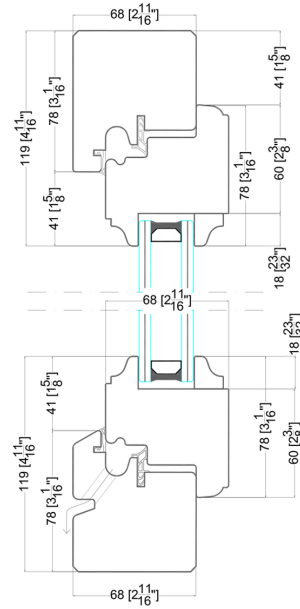

INTERIOR

EXTERIOR

LEO 68 CLASSIC  
LEO 80 CLASSIC

WINDOW & DOOR

INSWING  
TILT/TURN  
OUTSWING  
PIVOT  
LIFT/SLIDE