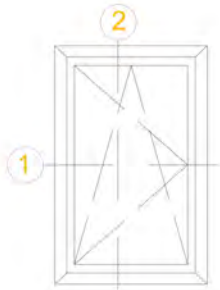

DETAIL 2

OPTIONS. DOUBLE OR TRIPLE PANE

ADS 65  
DOOR

ALUMINUM - ALUMINUM/WOOD WEENER

LEONARDO  
WINDOWS & DOORS

ADS 65  
DOOR

INSWING  
OUTSWING

DETAIL 1