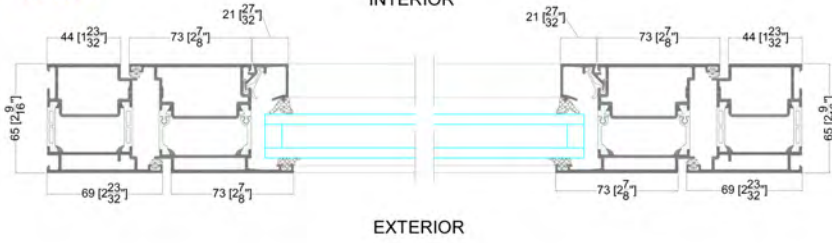

DETAIL 2

OPTIONS. DOUBLE OR TRIPLE PANE

ADS 65  
DOOR

ALUMINUM - ALUMINUM/WOOD WEENER

LEONARDO  
WINDOWS & DOORS

ADS 65  
DOOR

INSWING  
OUTSWING

DETAIL 1