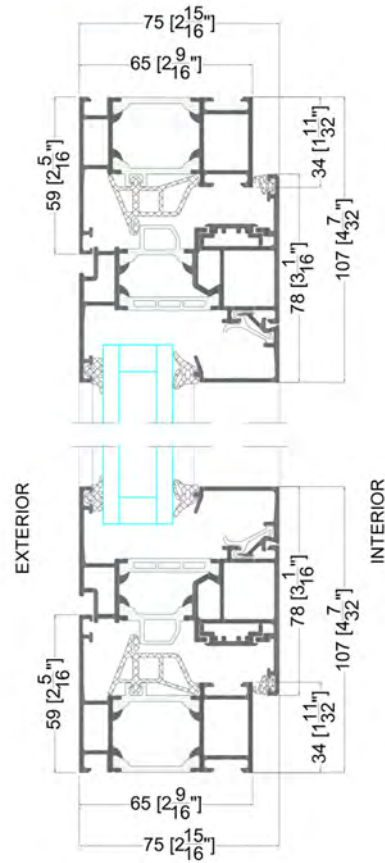

AWS 65  
AWS 75 SI

WINDOW

ALUMINUM - ALUMINUM/WOOD WEENER

LEONARDO  
WINDOWS & DOORS

AWS 65  
AWS 75 SI

WINDOW

INSWING  
TILT/TURN  
MOTORIZED

DETAIL 1

DETAIL 2

OPTIONS. DOUBLE OR TRIPLE PANE

ADS 65  
DOOR

ALUMINUM - ALUMINUM/WOOD WEENER

LEONARDO  
WINDOWS & DOORS

ADS 65  
DOOR

INSWING  
OUTSWING

DETAIL 1