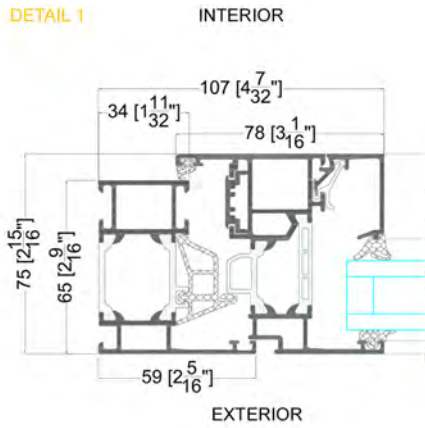

DETAIL 2

OPTIONS. DOUBLE OR TRIPLE PANE

ADS 65  
DOOR

ALUMINUM - ALUMINUM/WOOD WEENER

LEONARDO  
WINDOWS & DOORS

ADS 65  
DOOR

INSWING  
OUTSWING

DETAIL 1